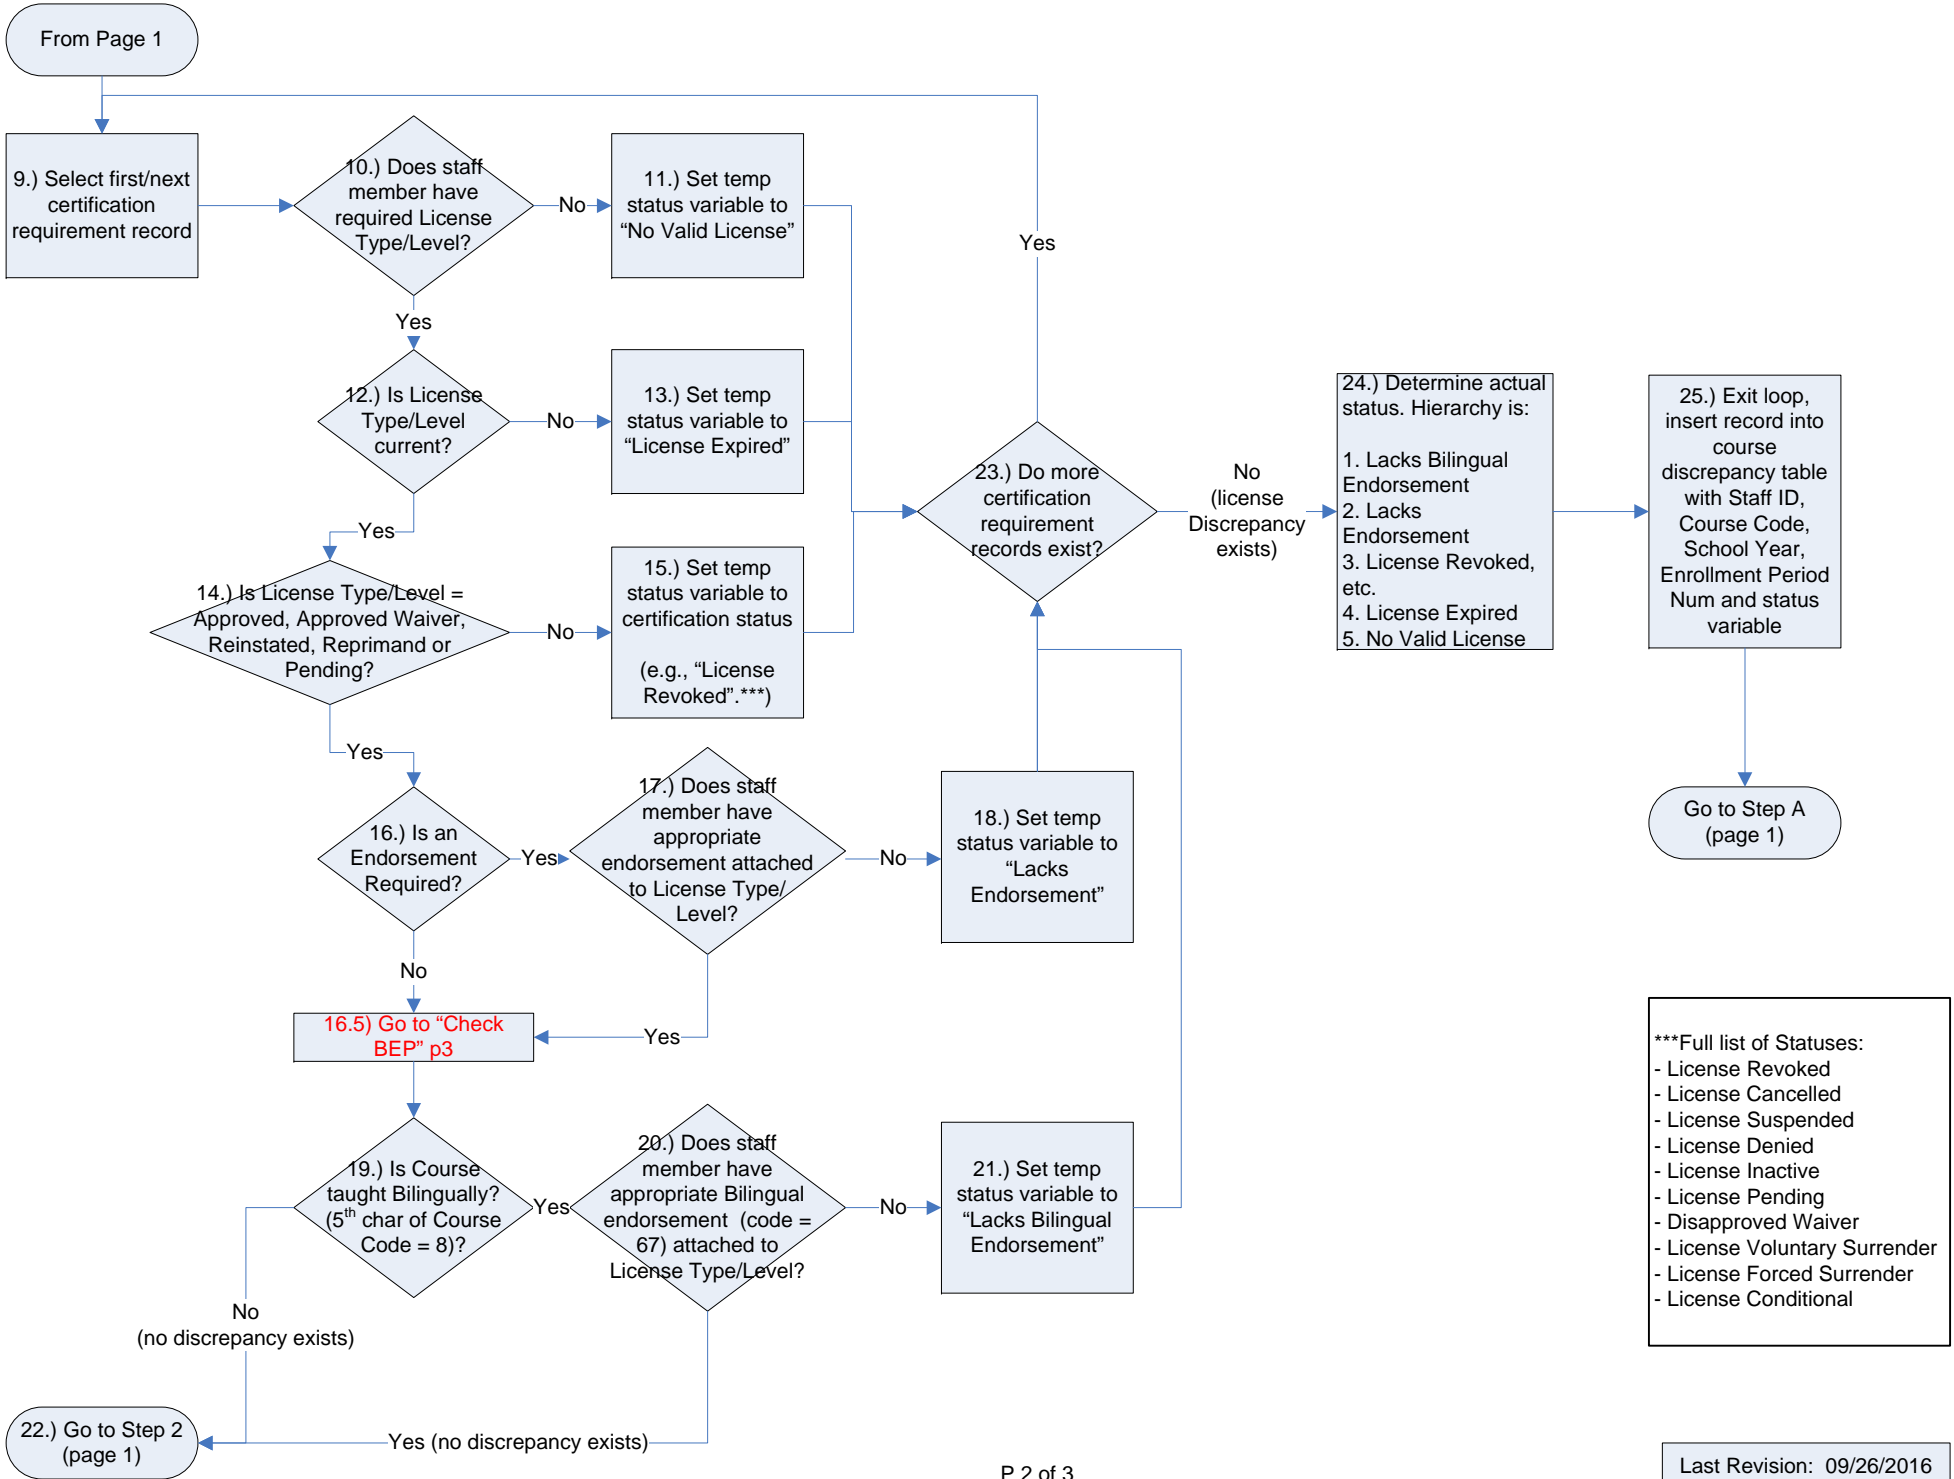

# Course License Discrepancy Report Logic

Note: When checking licenses check both "regular" licenses and the HOUSSE, etc. endorsement equivalents

# Course License Discrepancy Report Logic

\*\*\*Full list of Statuses:

- License Revoked
- License Cancelled
- License Suspended
- License Denied
- License Inactive
- License Pending
- Disapproved Waiver
- License Voluntary Surrender
- License Forced Surrender
- License Conditional

\*This page only applies to state-funded Bilingual Education Programs (defined as BEP in Course Instructor) for courses 1062 & 1063.

Instead of creating separate Course Codes for ESL & ELD In BEP and Not In BEP, separate logic is handled here for determining licensure for IN BEP. Not in Bilingual Education Program (Not BEP) are defined in Course License Requirement Table.