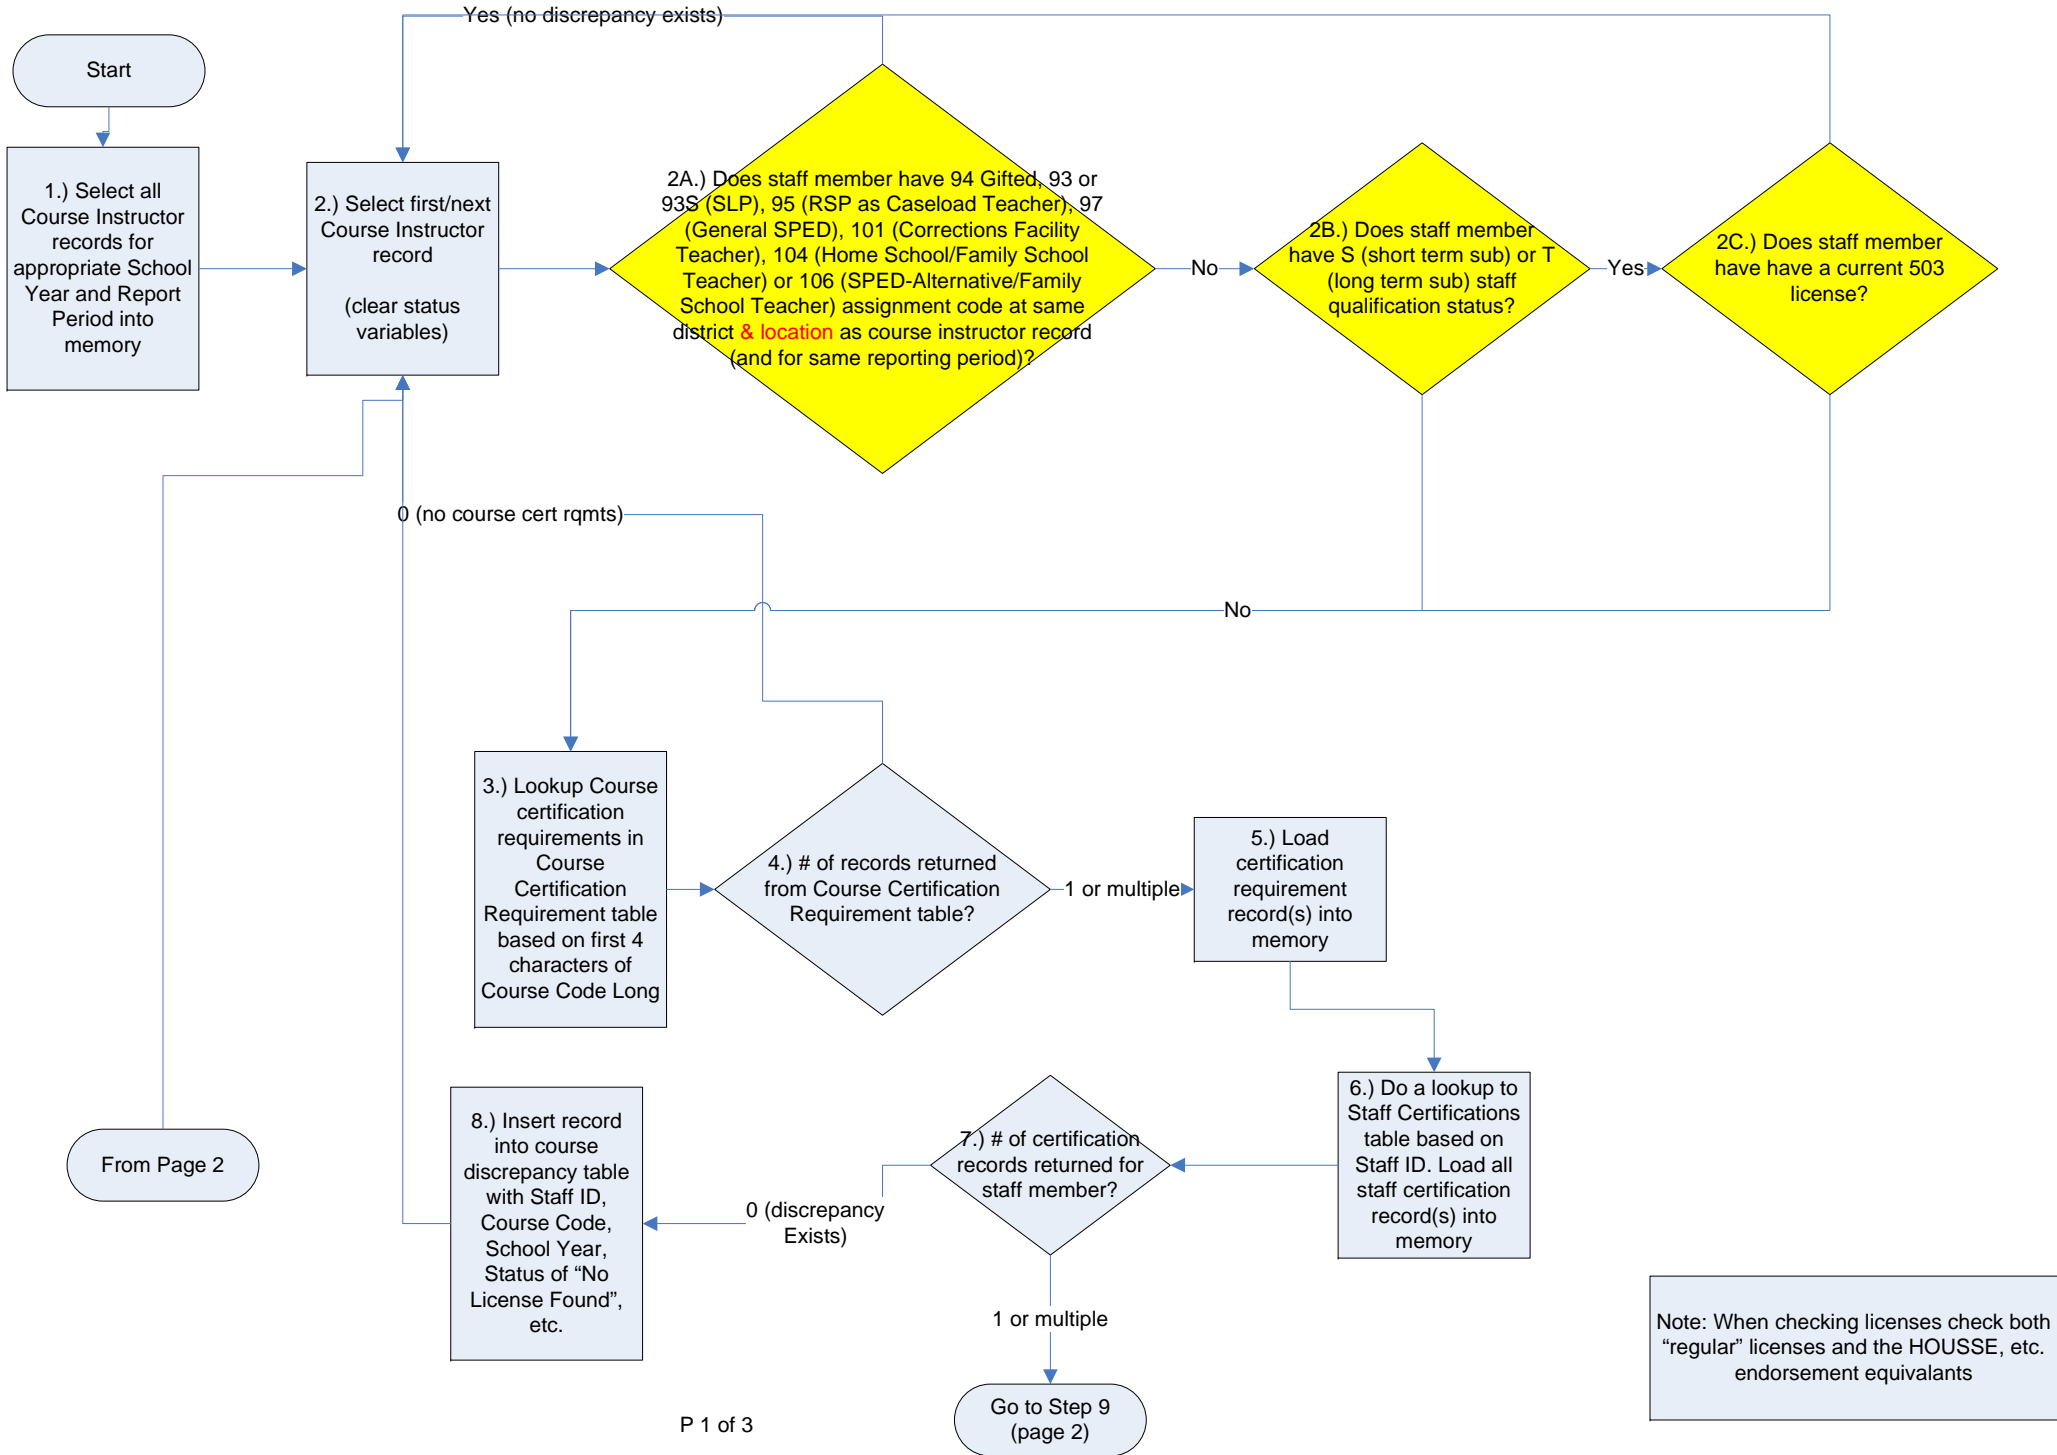

# Course License Discrepancy Report Logic

Note: When checking licenses check both "regular" licenses and the HOUSSE, etc. endorsement equivalents

# Course License Discrepancy Report Logic

\*\*\*Full list of Statuses:

- License Revoked
- License Cancelled
- License Suspended
- License Denied
- License Inactive
- License Pending
- Disapproved Waiver
- License Voluntary Surrender
- License Forced Surrender
- License Conditional

\*This page only applies to state-funded Bilingual Education Programs (defined as BEP in Course Instructor) for courses 1062 & 1063.

Instead of creating separate Course Codes for ESL & ELD In BEP and Not In BEP, separate logic is handled here for determining licensure for IN BEP. Not in Bilingual Education Program (Not BEP) are defined in Course License Requirement Table.