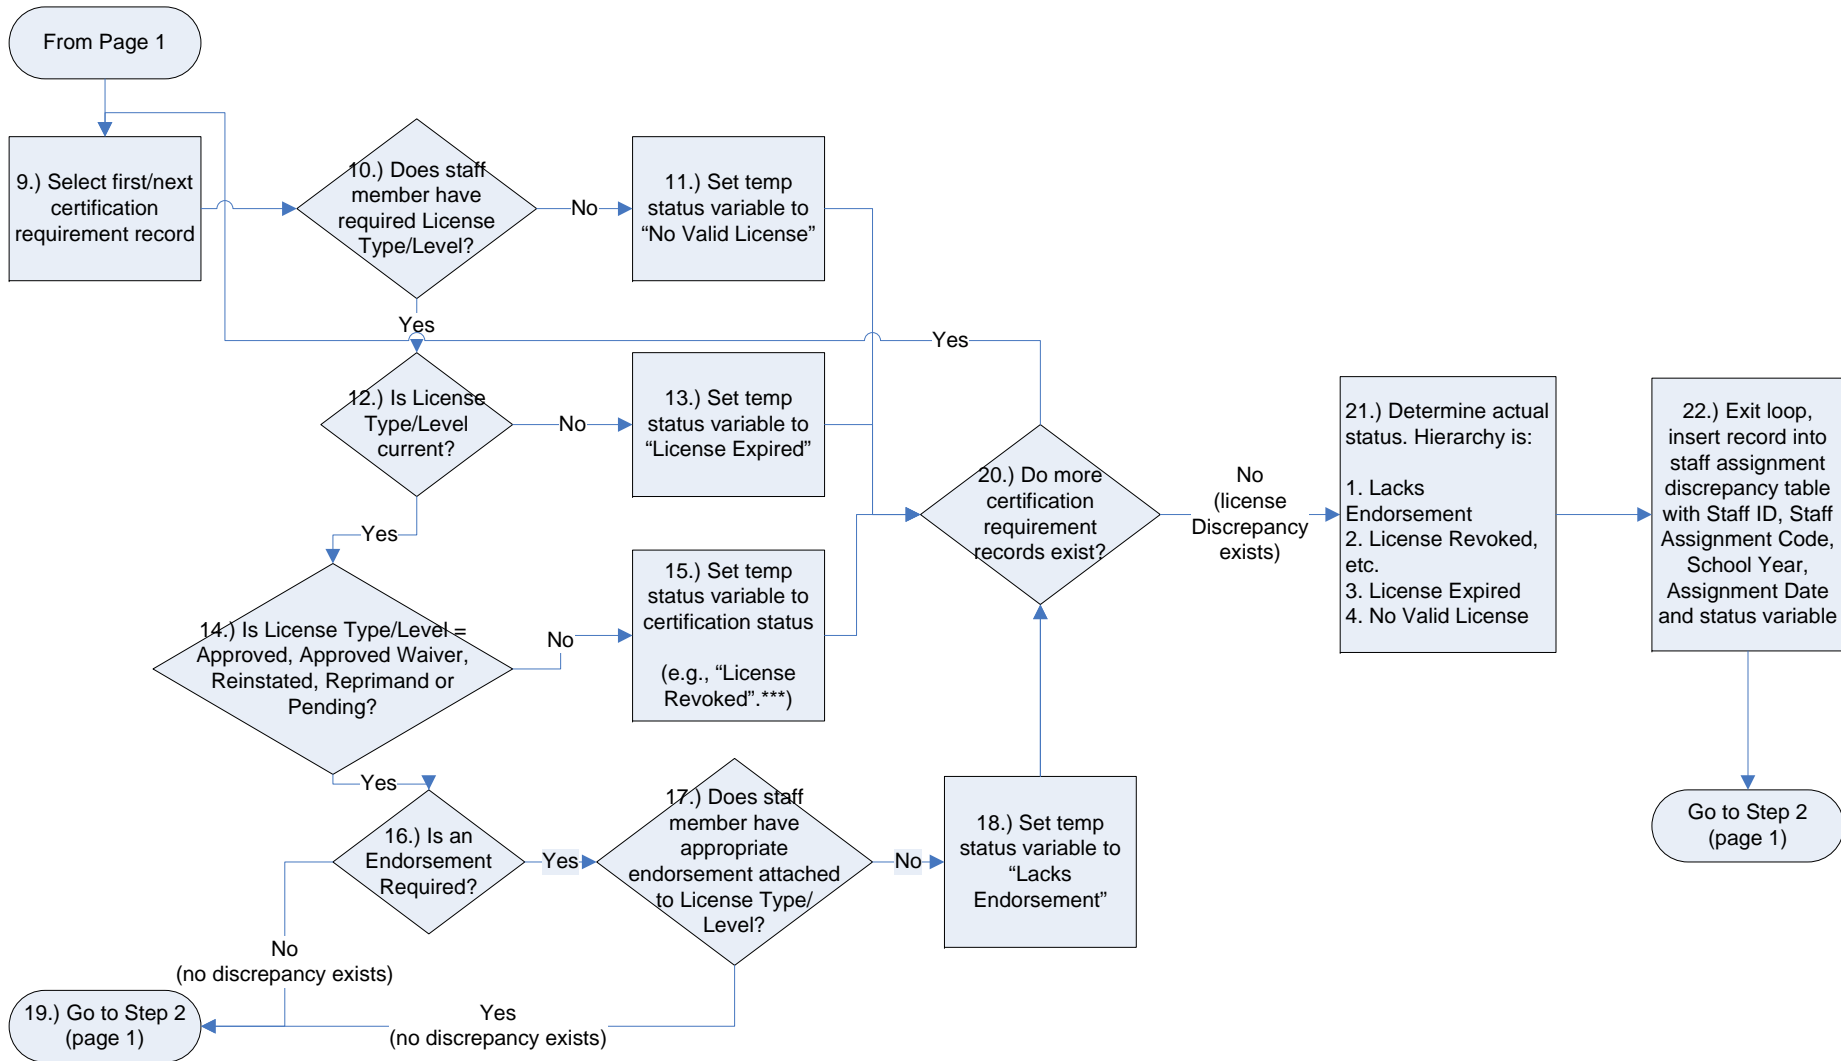

Staff Assignment License Discrepancy Report Logic

Note: When checking licenses check both "regular" licenses and the HOUSSE, etc. endorsement equivalents

Staff Assignment License Discrepancy Report Logic

***Full list of Statuses:

- License Revoked
- License Cancelled
- License Suspended
- License Denied
- License Inactive
- License Pending
- Disapproved Waiver
- License Voluntary Surrender
- License Forced Surrender
- License Conditional