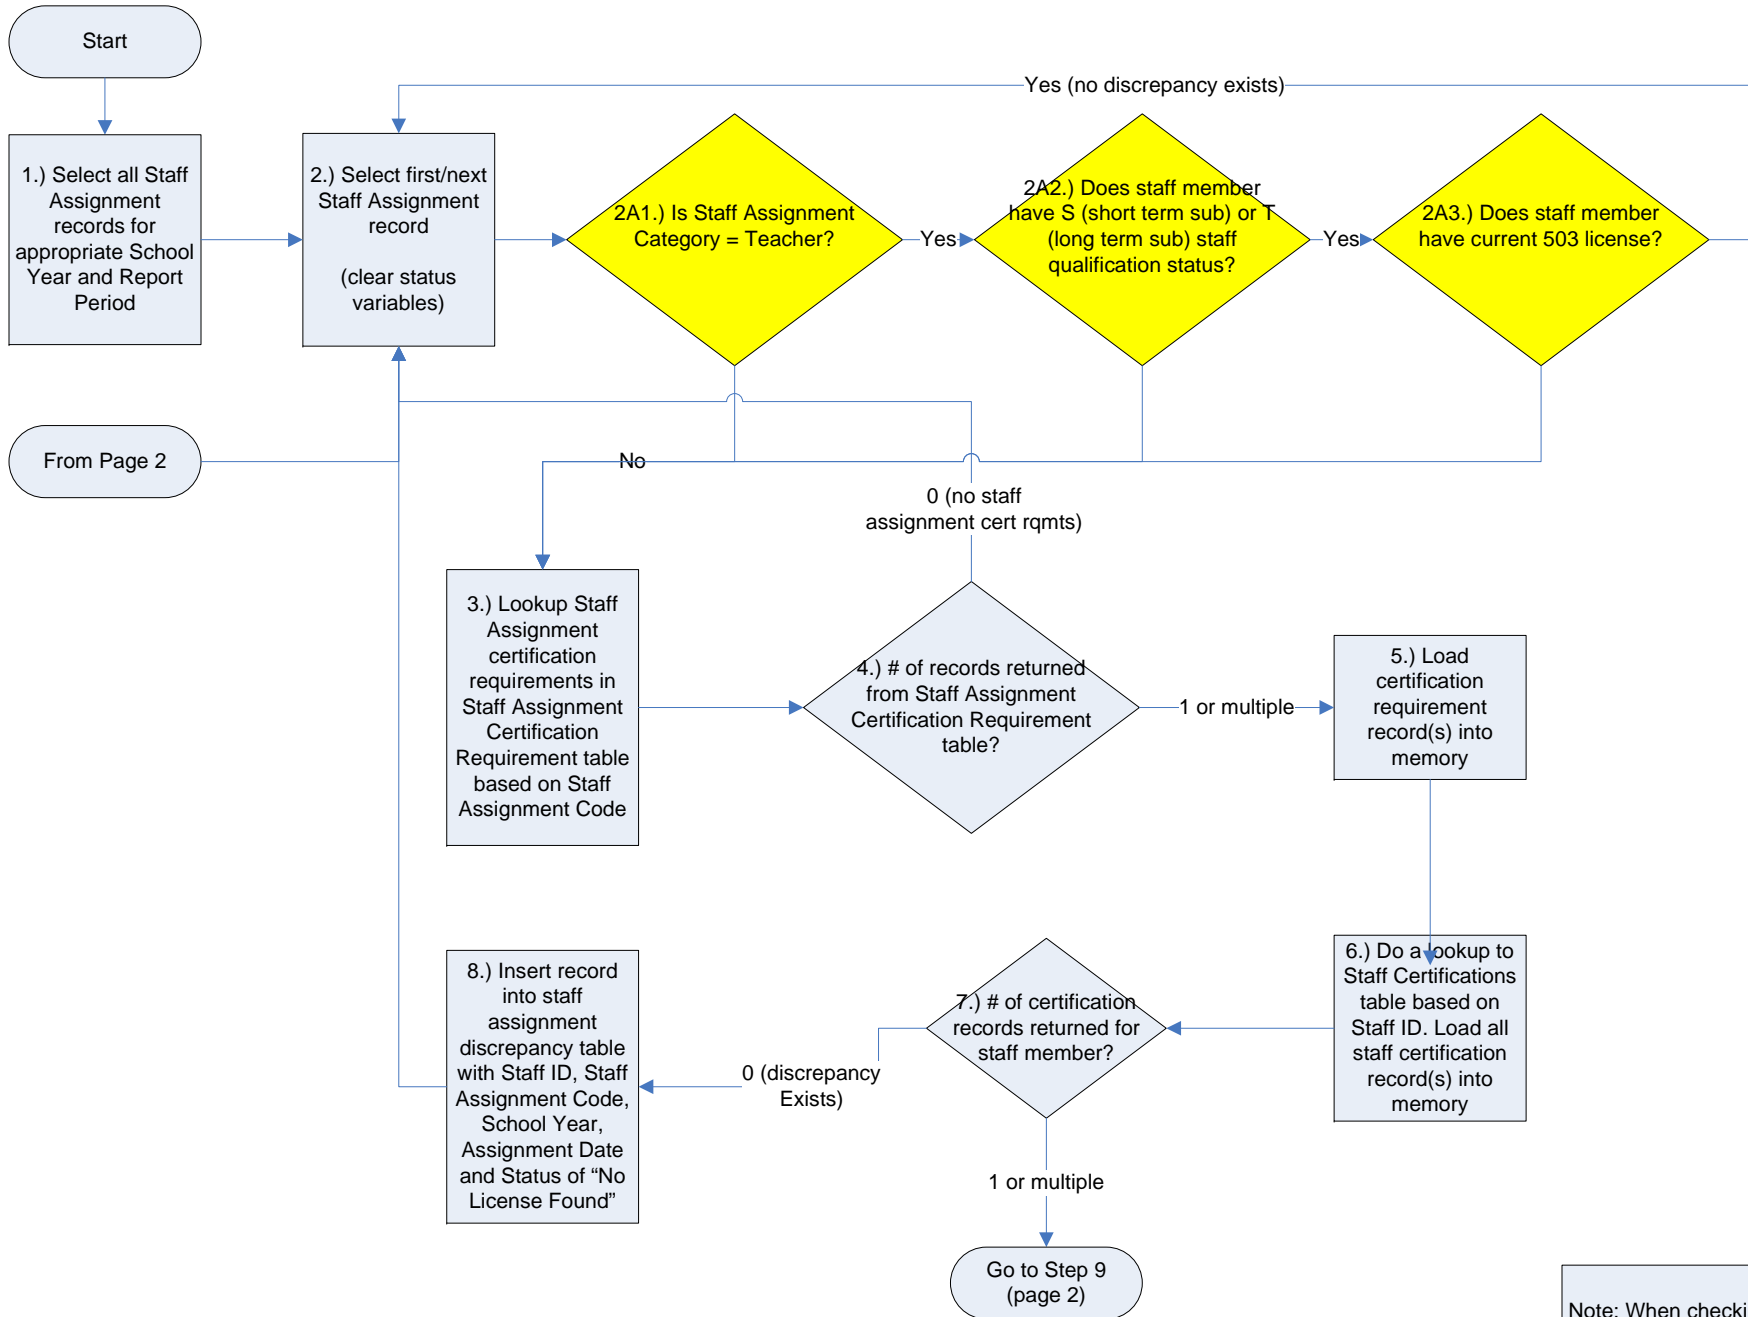

Staff Assignment License Discrepancy Report Logic

Note: When checking licenses check both "regular" licenses and the HOUSSE, etc. endorsement equivalents

Staff Assignment License Discrepancy Report Logic

***Full list of Statuses:

- License Revoked
- License Cancelled
- License Suspended
- License Denied
- License Inactive
- License Pending
- Disapproved Waiver
- License Voluntary Surrender
- License Forced Surrender
- License Conditional