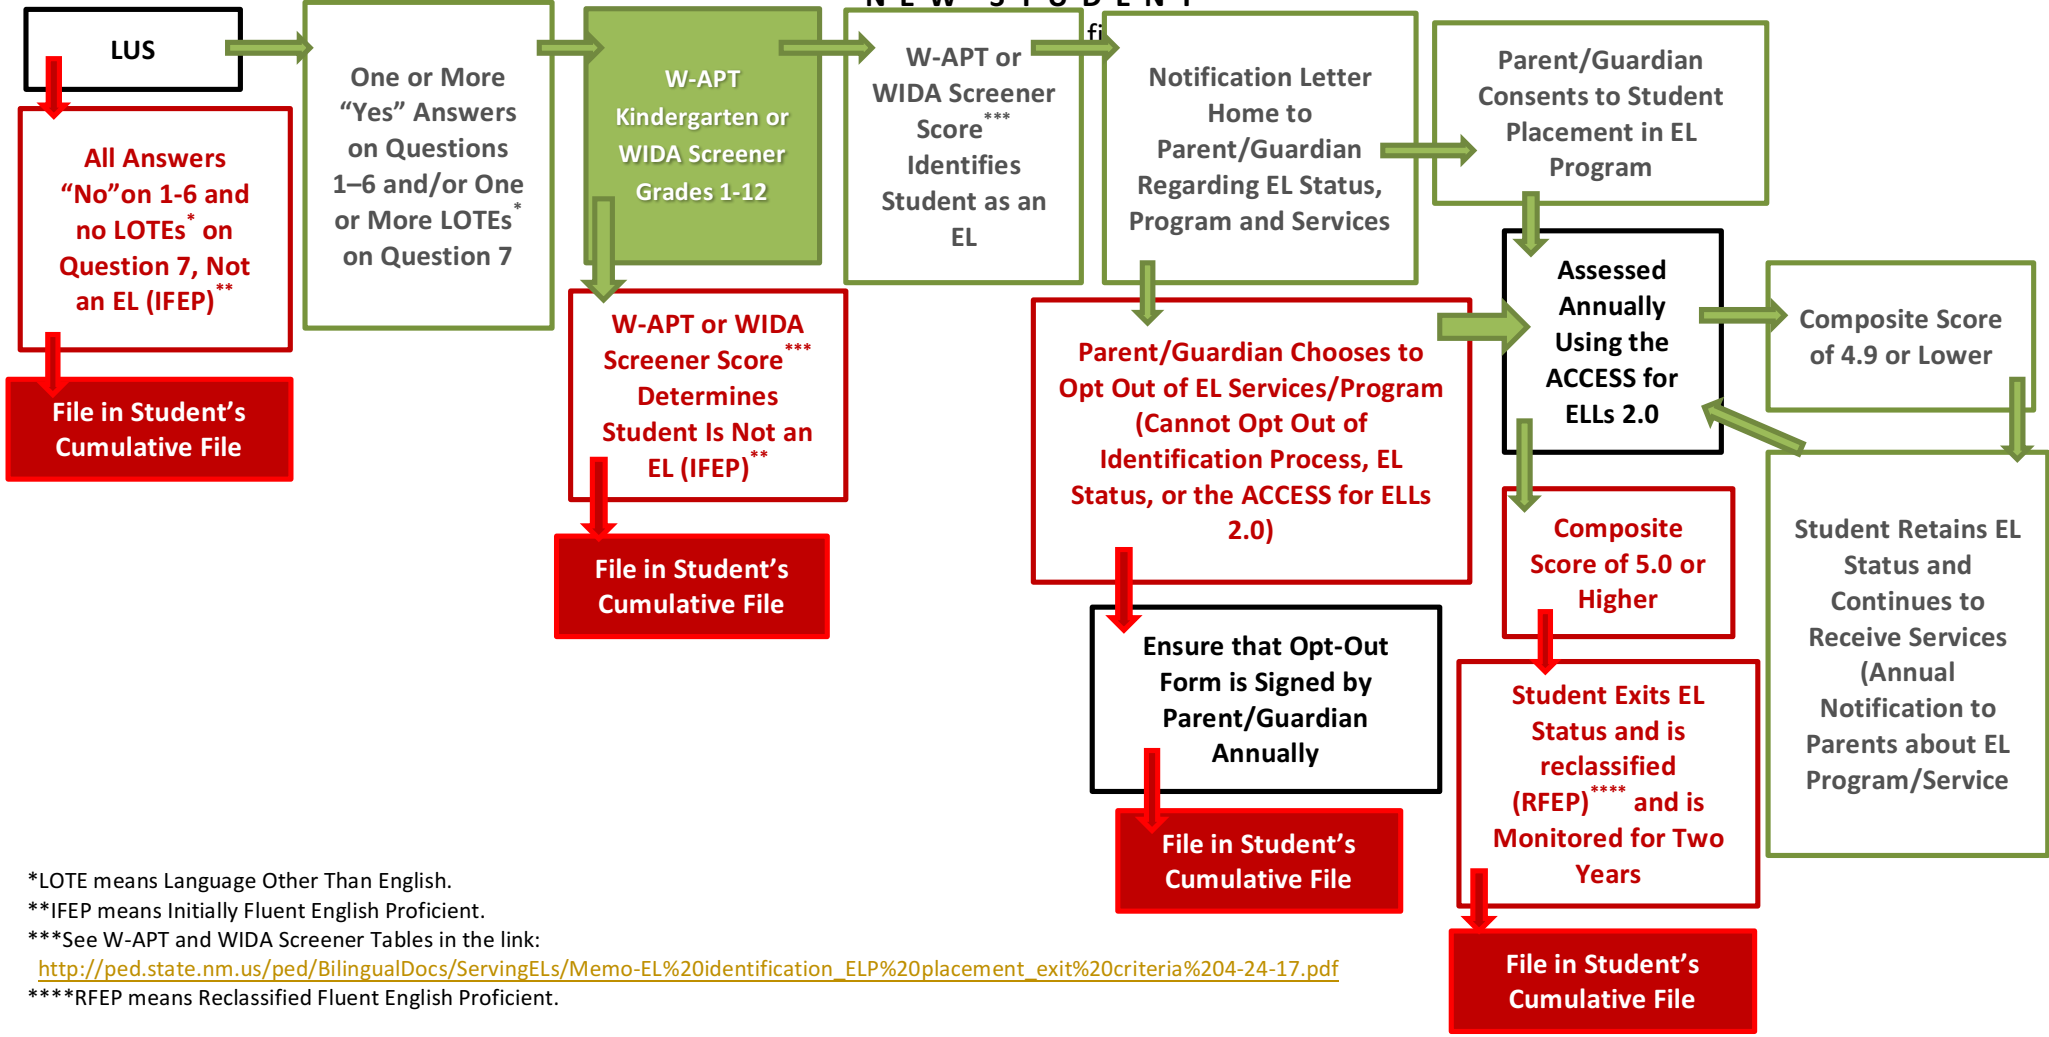

LUS Process Map

NEW STUDENT

*LOTE means Language Other Than English.

**IFEP means Initially Fluent English Proficient.

***See W-APT and WIDA Screener Tables in the link:

http://ped.state.nm.us/ped/BilingualDocs/ServingELs/Memo-EL%20identification_ELP%20placement_exit%20criteria%204-24-17.pdf

****RFEP means Reclassified Fluent English Proficient.