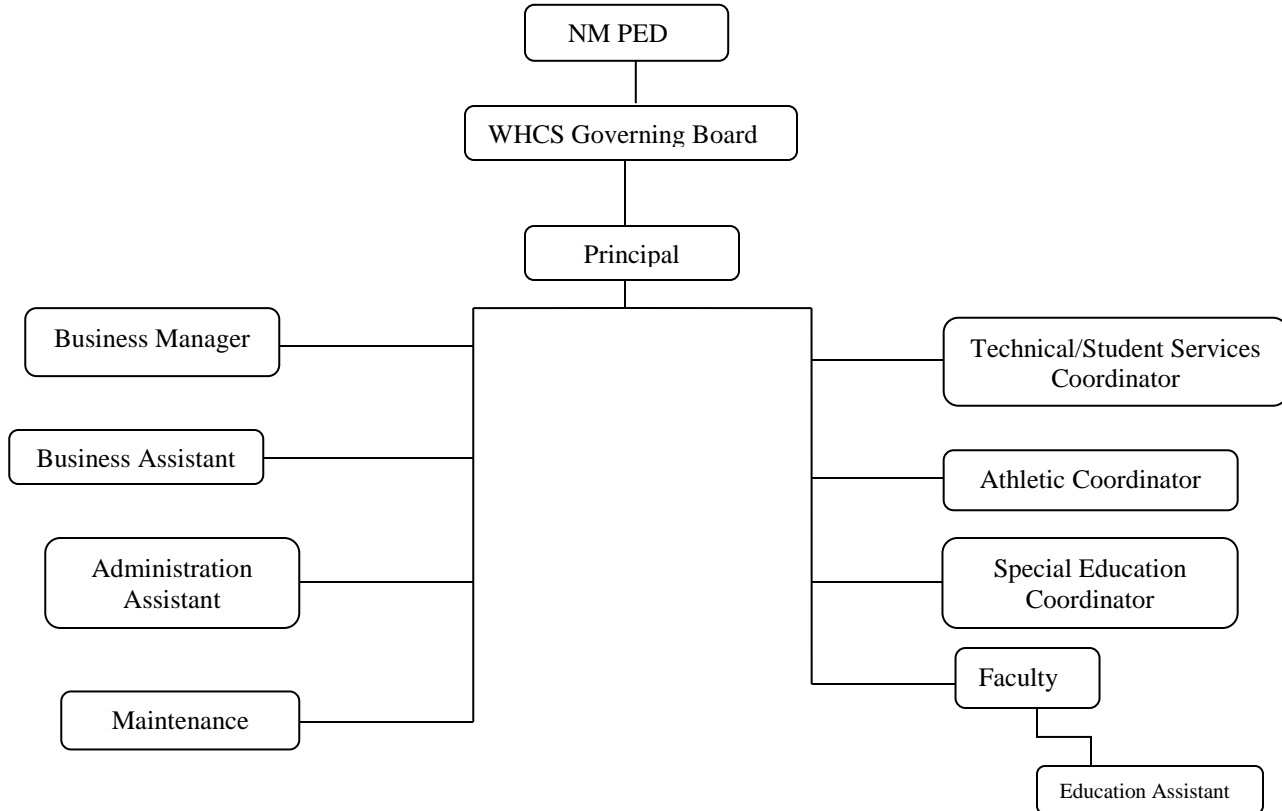

Walatowa High Charter School Organization Chart

2) The Staffing plan for the next five-year term will continue to follow current staffing including a full-time special education teacher/coordinator and full-time physical education teacher. In the previous five-year term, our students could have held constant-between 60 and 70.

3) WHCS stipulates to the local school district's policies regarding the staff discipline process that provides for due process. These policies regarding the staff discipline process that provides for due process. These policies are found in the 200 Series of Walatowa High Charter School Board Policy.