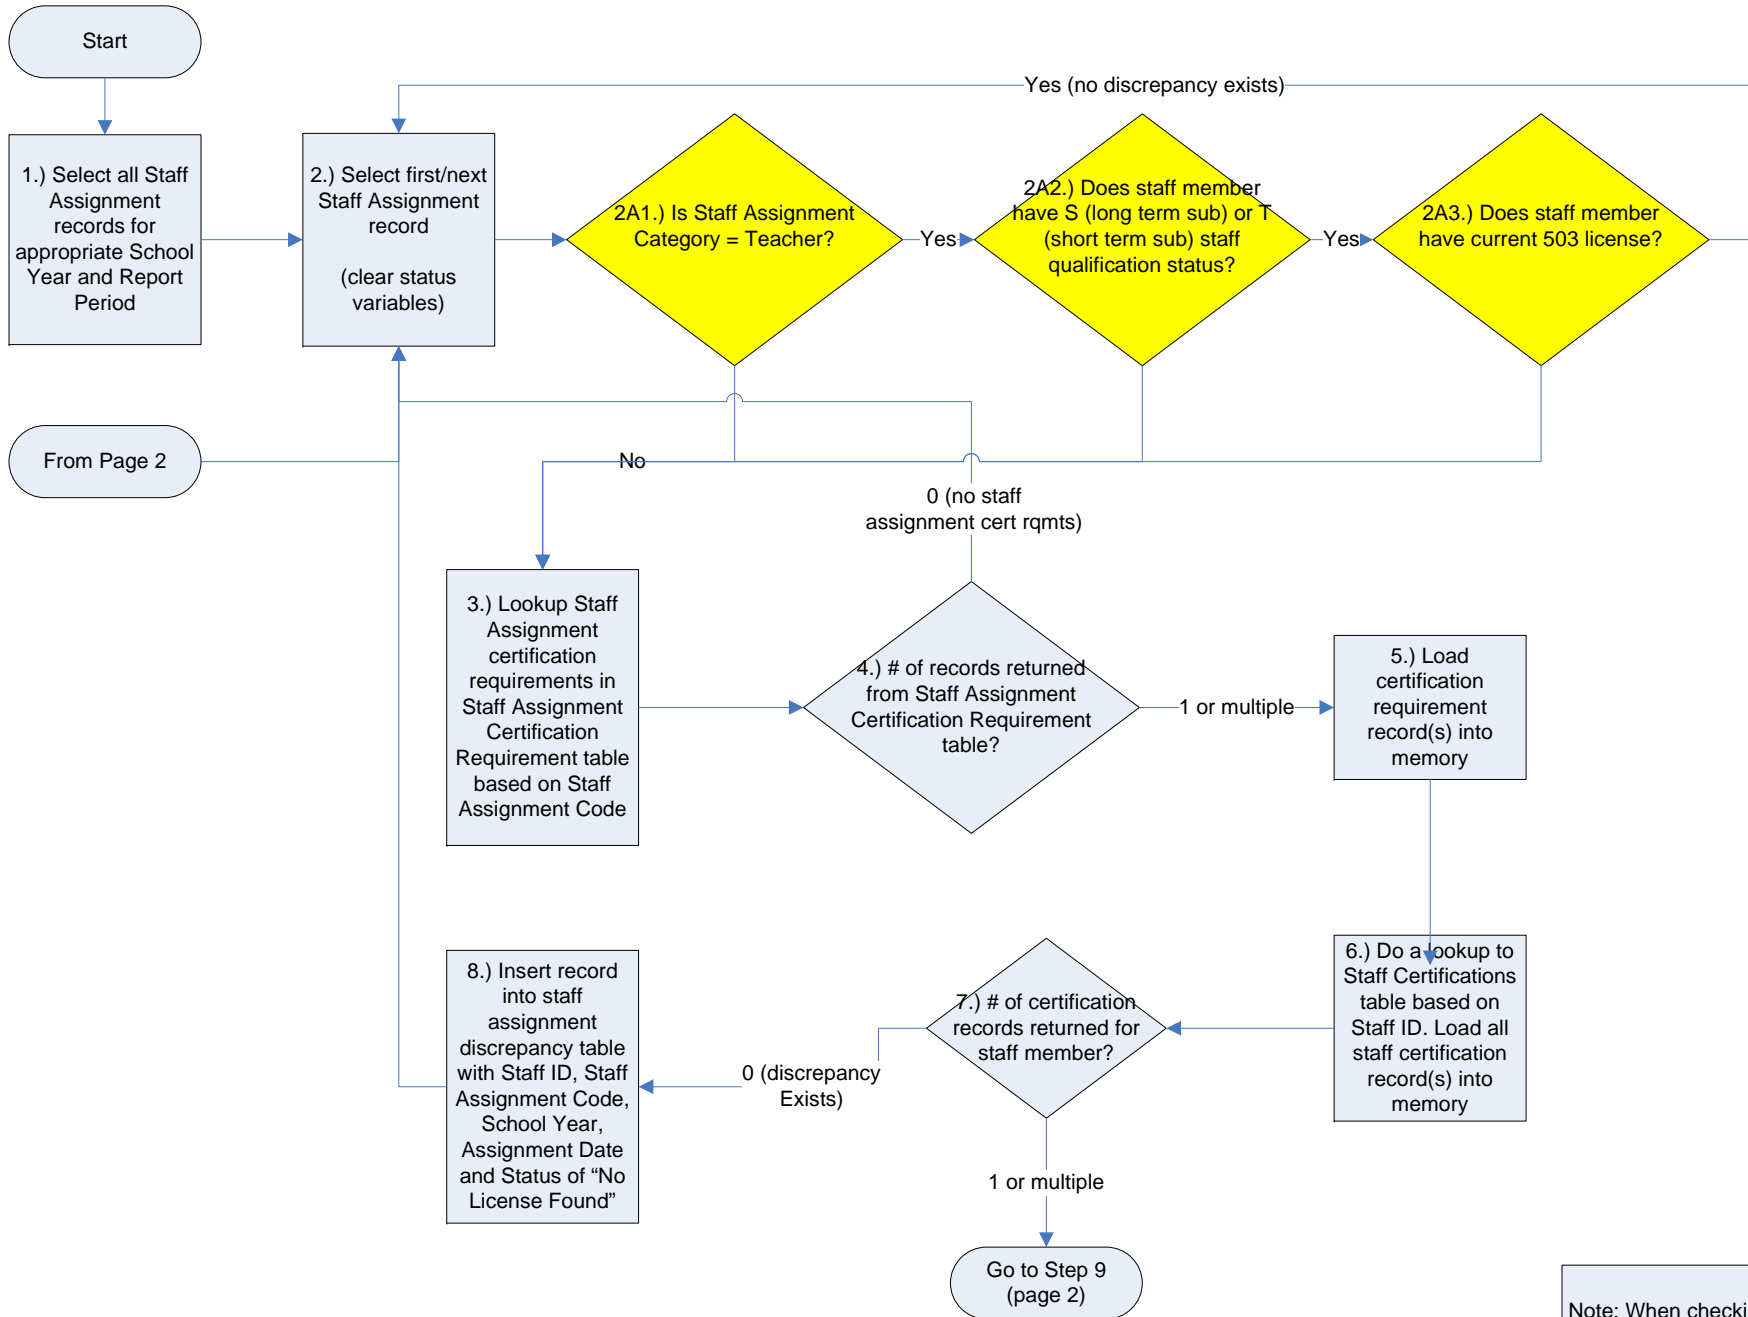

Staff Assignment License Discrepancy Report Logic

Note: When checking licenses check both "regular" licenses and the HOUSSE, etc. endorsement equivalents

Staff Assignment License Discrepancy Report Logic

***Full list of Statuses:

- License Revoked
- License Cancelled
- License Suspended
- License Denied
- License Inactive
- License Pending
- Disapproved Waiver
- License Voluntary Surrender
- License Forced Surrender
- License Conditional