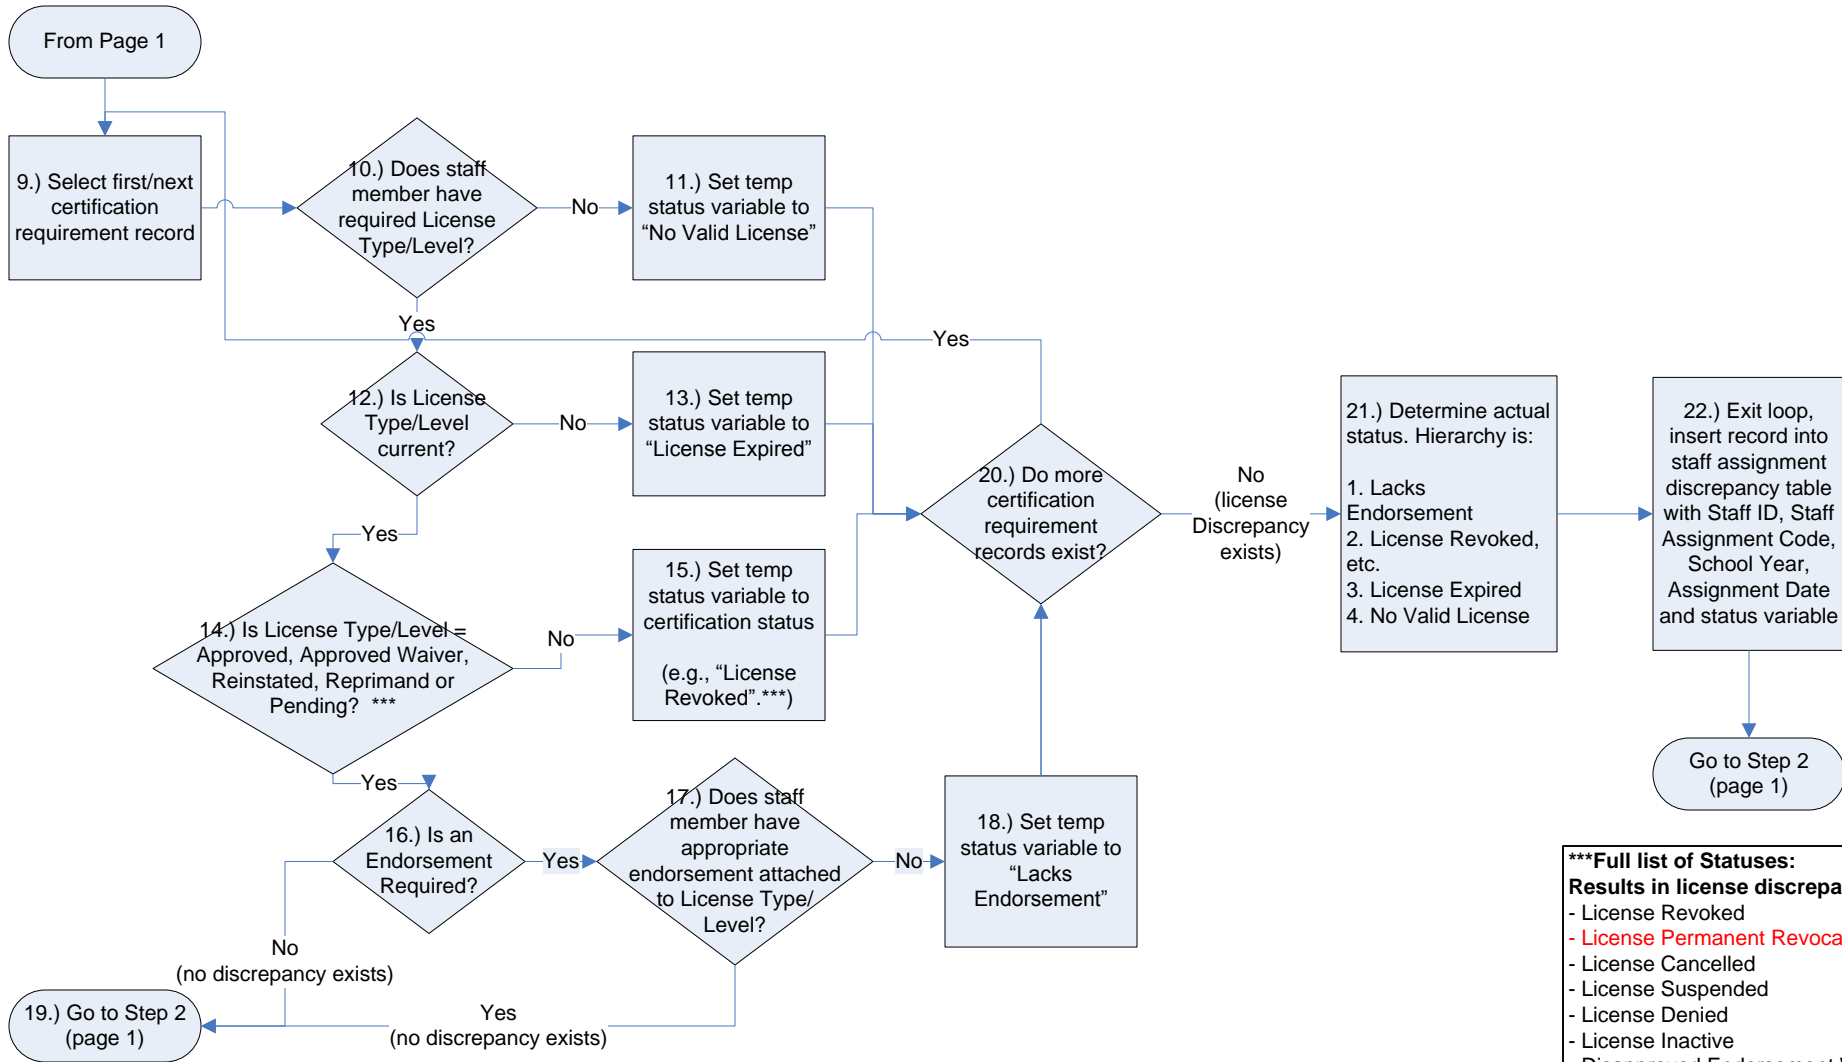

Staff Assignment License Discrepancy Report Logic 2020-21

Staff Assignment License Discrepancy Report Logic

- ***Full list of Statuses:**
- Results in license discrepancy:**
- License Revoked
 - License Permanent Revocation
 - License Cancelled
 - License Suspended
 - License Denied
 - License Inactive
 - Disapproved Endorsement Waiver
 - License Voluntary Surrender
 - License Forced Court Surrender
 - Background Status: 1st Rejection, Inactive/Incomplete, Not Compliant, No Background on File, Under Review
- OK status won't result in license discrepancy:**
- Approved Endorsement Waiver
 - Conditional
 - Reprimand
 - Reinstated
 - Warning