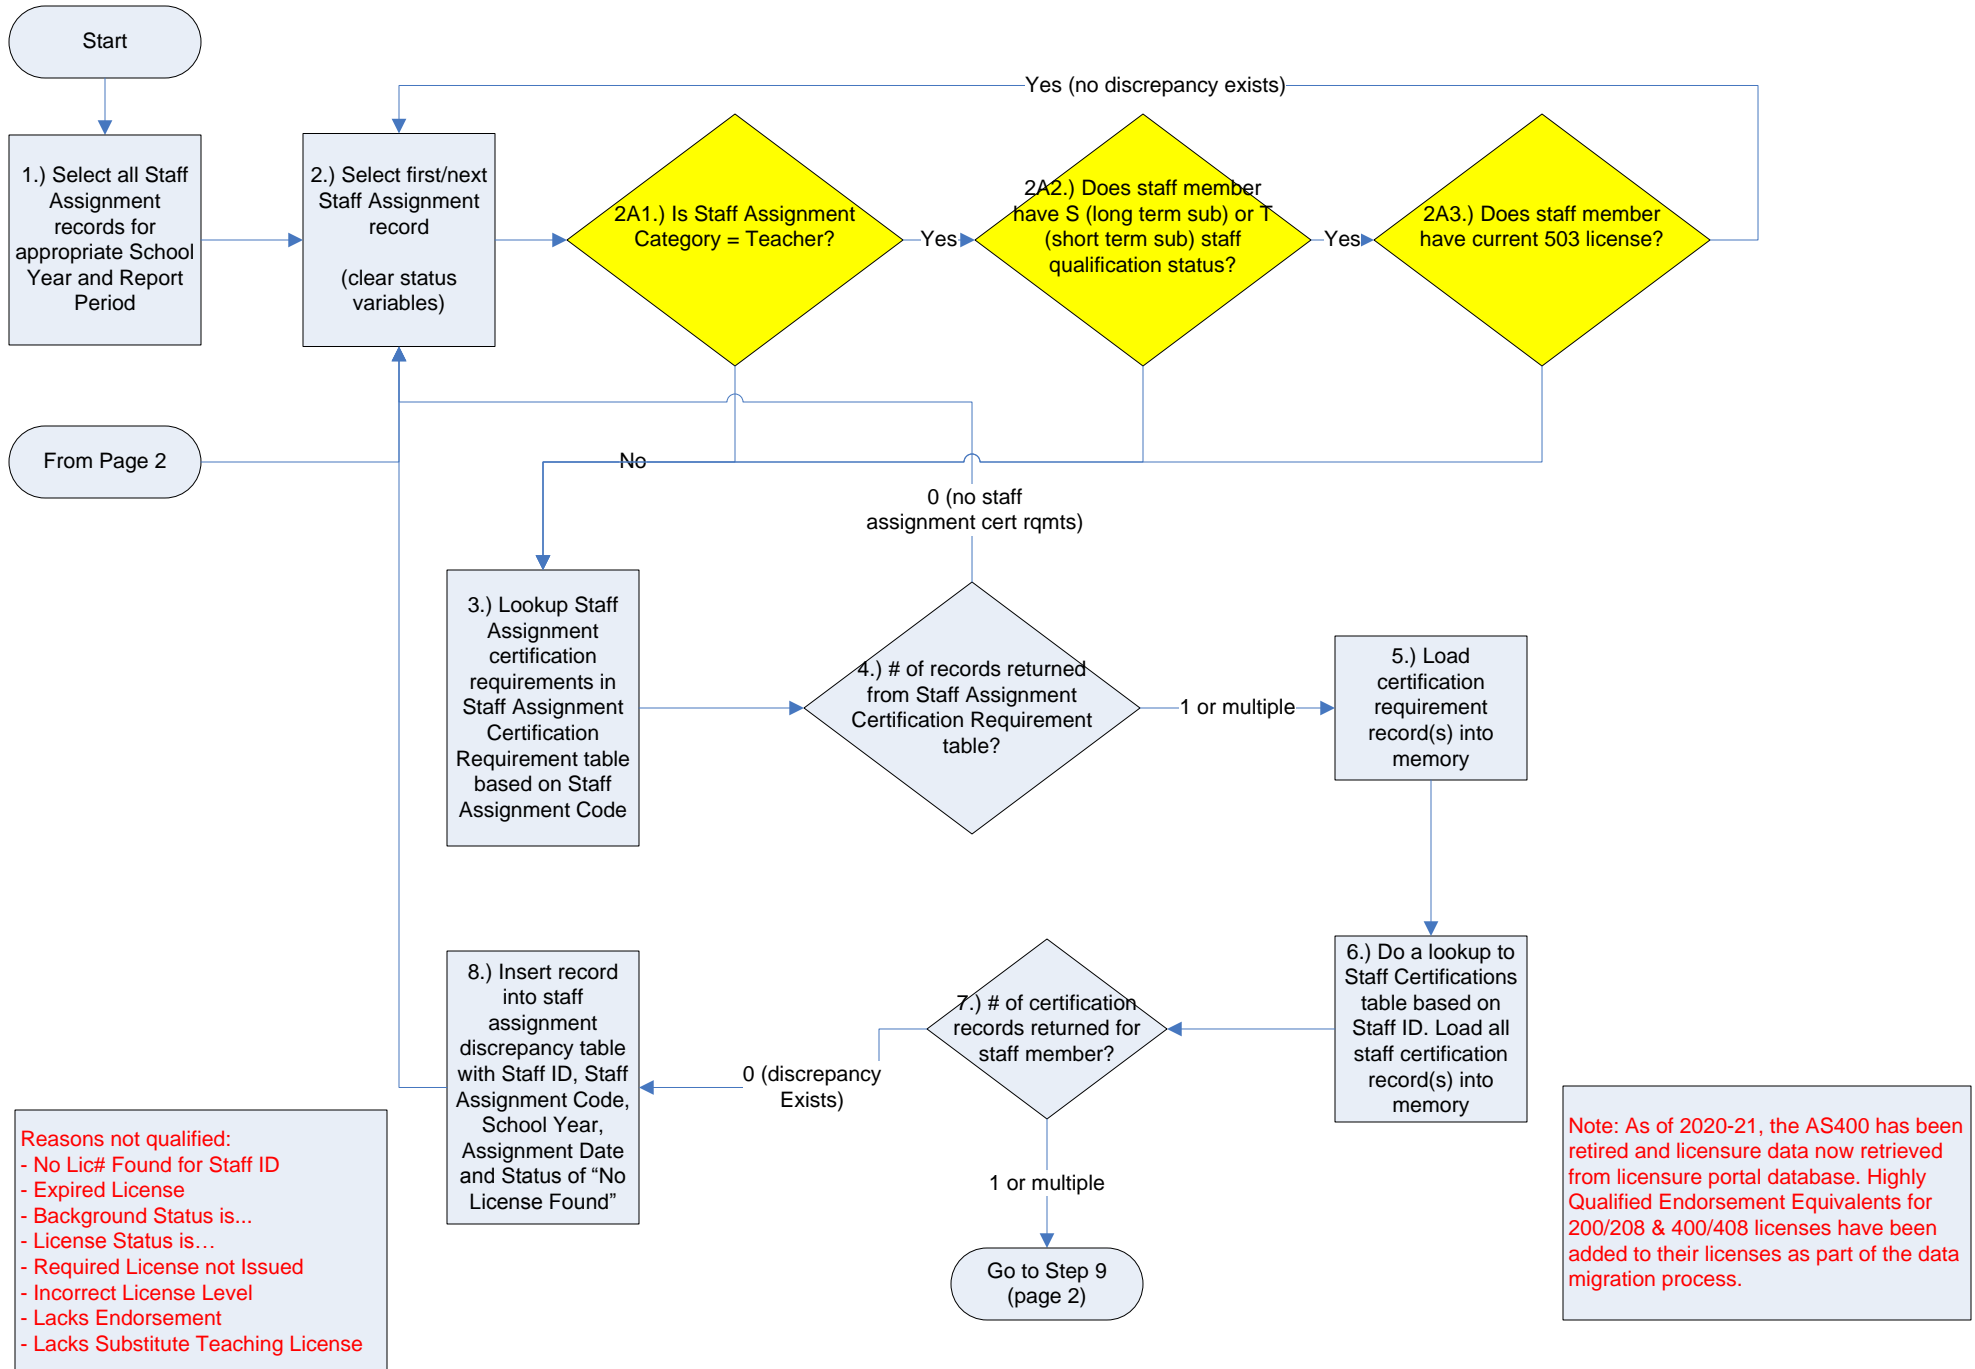

Staff Assignment License Discrepancy Report Logic 2020-21

Staff Assignment License Discrepancy Report Logic

- ***Full list of Statuses:**
- Results in license discrepancy:**
- License Revoked
 - License Permanent Revocation
 - License Cancelled
 - License Suspended
 - License Denied
 - License Inactive
 - Disapproved Endorsement Waiver
 - License Voluntary Surrender
 - License Forced Court Surrender
 - Background Status: 1st Rejection, Inactive/Incomplete, Not Compliant, No Background on File, Under Review
- OK status won't result in license discrepancy:**
- Approved Endorsement Waiver
 - Conditional
 - Reprimand
 - Reinstated
 - Warning