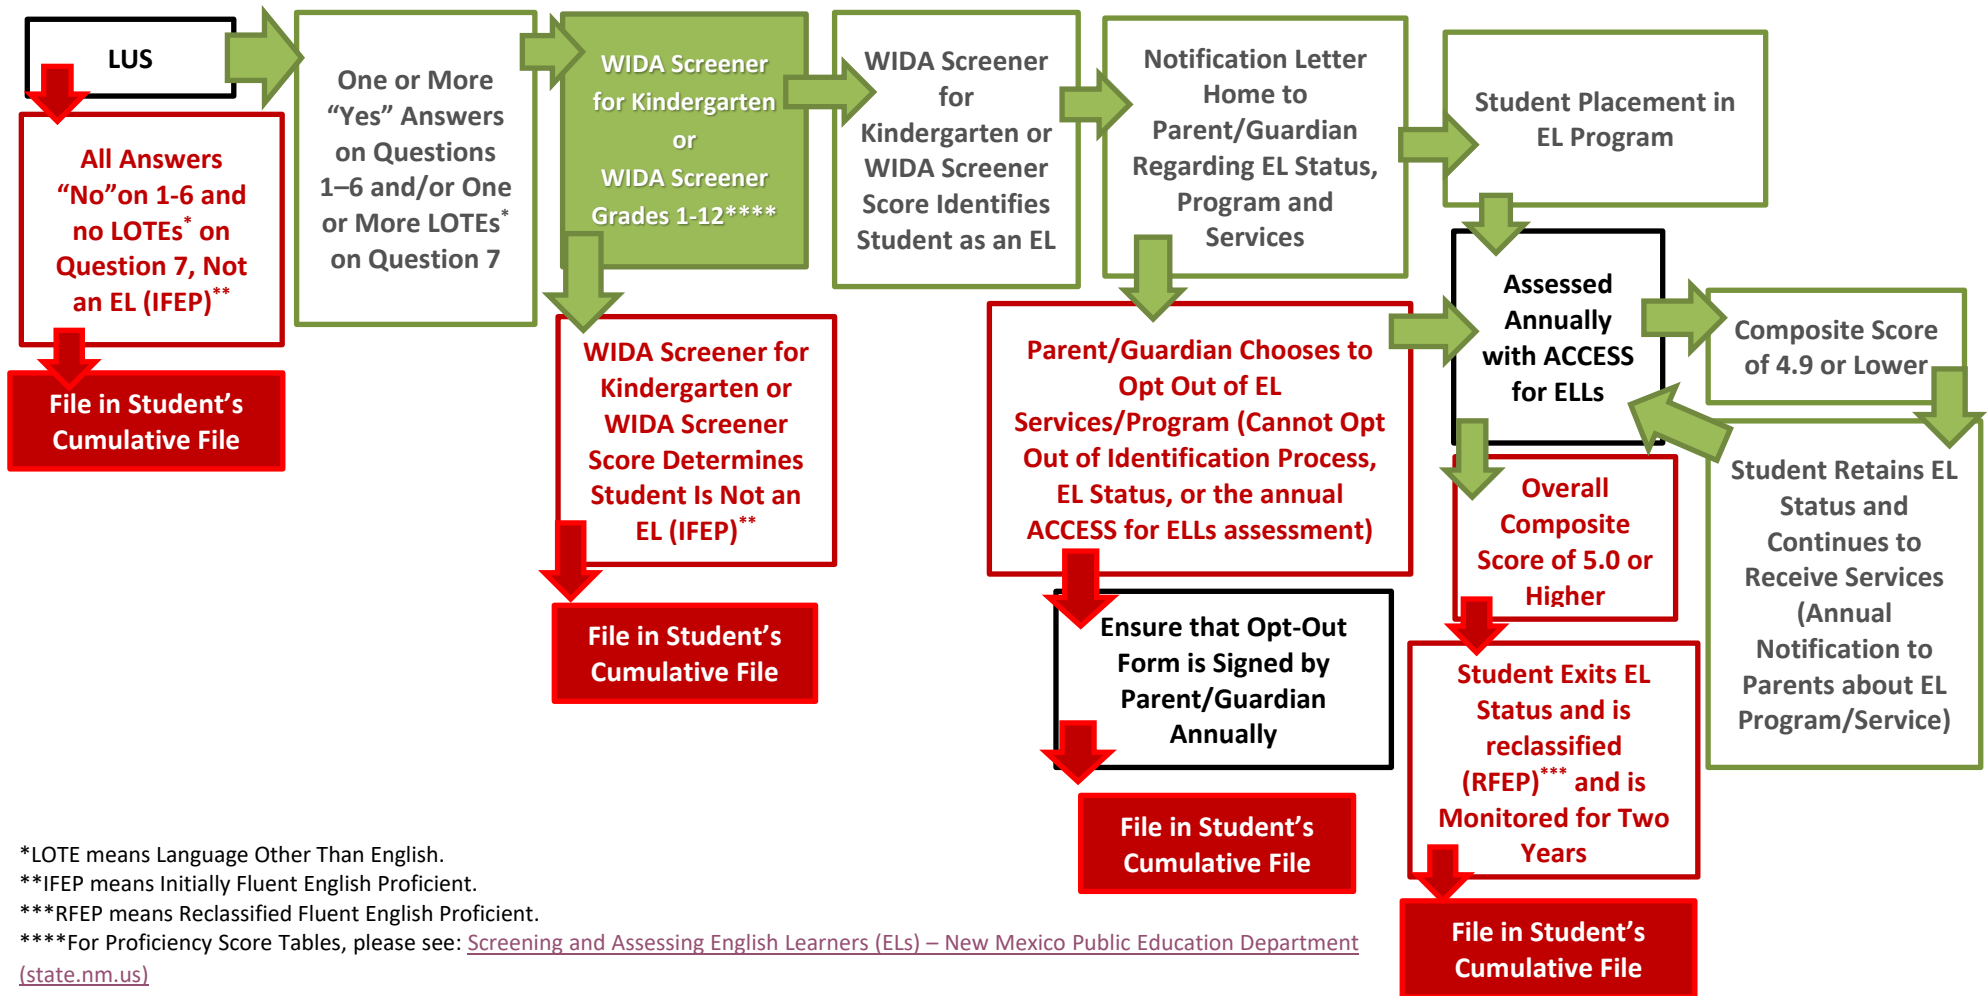

Language Usage Survey Process Map

New Student to Public Education

*LOTE means Language Other Than English.

**IFEP means Initially Fluent English Proficient.

***RFEP means Reclassified Fluent English Proficient.

****For Proficiency Score Tables, please see: [Screening and Assessing English Learners \(ELs\) – New Mexico Public Education Department \(state.nm.us\)](http://Screening and Assessing English Learners (ELs) – New Mexico Public Education Department (state.nm.us))