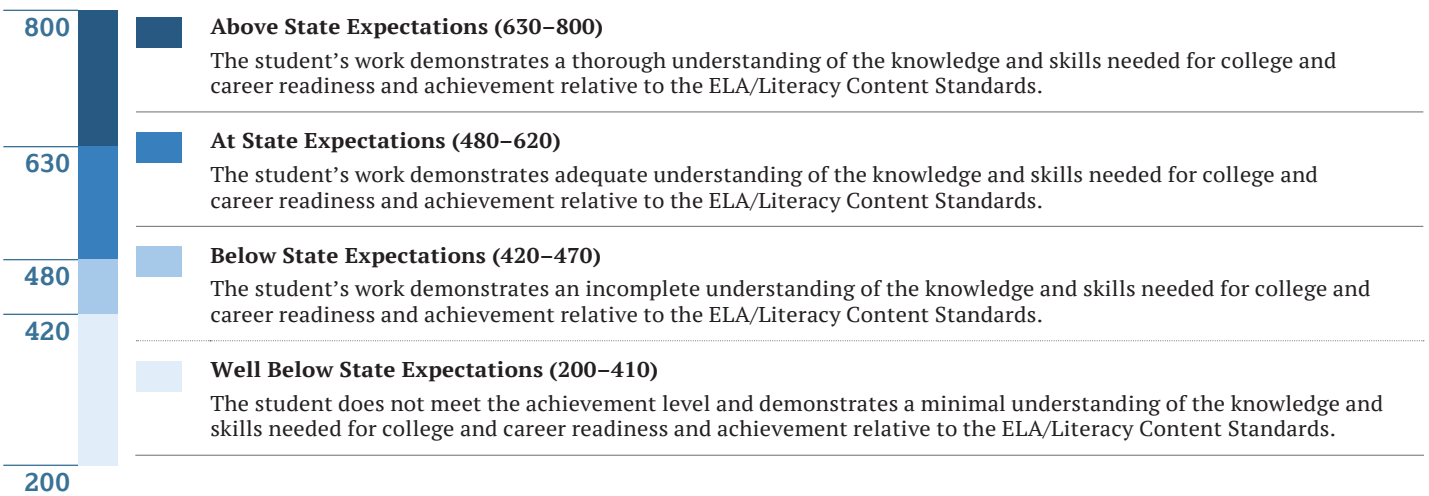

HOW YOUR CHILD DID:

The SAT as It Relates to New Mexico Achievement Levels

Your child's score translates into a performance-level score of 1 to 4 on both the Evidence-based Reading and Writing (ERW) and Mathematics. On the SAT Score Report, you can find your child's SAT Evidence-Based Reading and Writing (ERW) and Math Section Scores. Use these Section Scores to determine your child's performance-level scores below.

On your child's SAT Score Report, you can find the Evidence-based Reading and Writing and Math Section Scores. Use these Section Scores to determine your child's performance-level scores below.

Grade 11: Evidence-Based Reading and Writing Section Score on the SAT