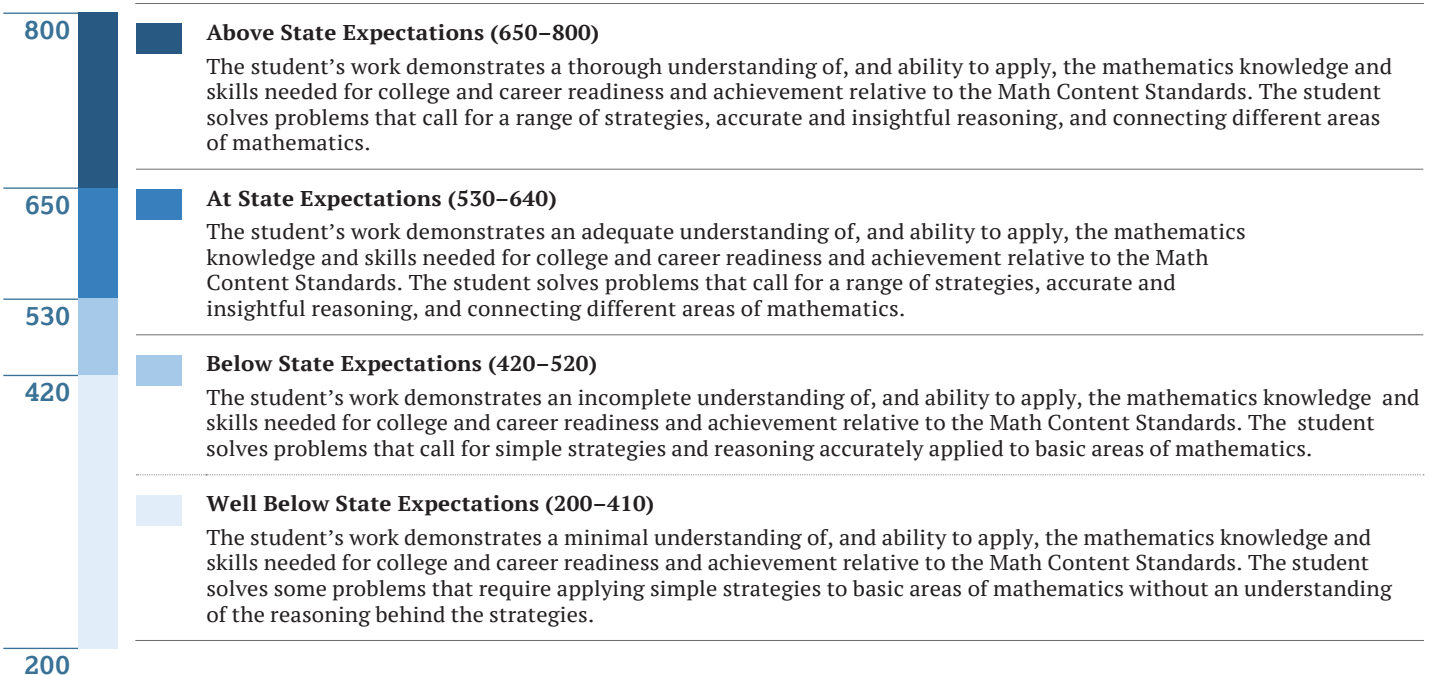

Visit studentscores.collegeboard.org for detailed analysis of your scores and more information on sending scores to colleges.

For more information on New Mexico's SAT School Day, including resources for retaking the SAT, free SAT test prep, fee waivers and more, visit webnew.ped.state.nm.us/bureaus/assessment/state-assessments/#assessment-sat.