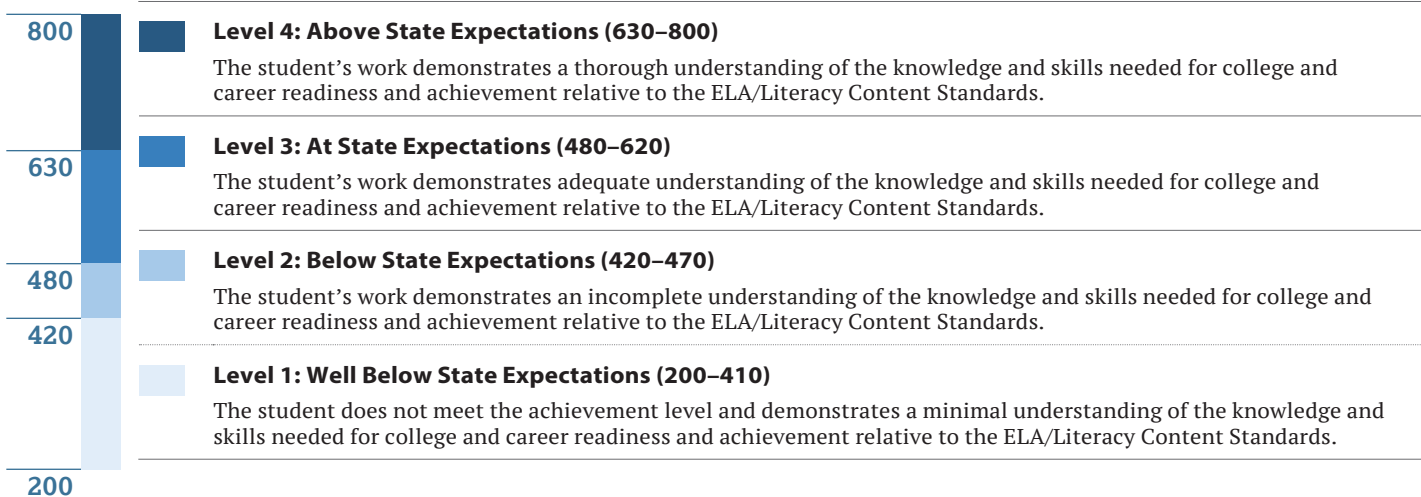

The SAT as It Relates to New Mexico Achievement Levels

A student's SAT score translates into a performance-level score of 1 to 4 on both the Evidence-based Reading and Writing (ERW) and Mathematics.

Performance Level Descriptors (PLDs) and other SAT resources can be found on the Assessment Bureau website.
<https://webnew.ped.state.nm.us/bureaus/assessment/state-assessments/#assessment-sat>

Grade 11: Evidence-Based Reading and Writing Section Score on the SAT

Grade 11: Math Section Score on the SAT