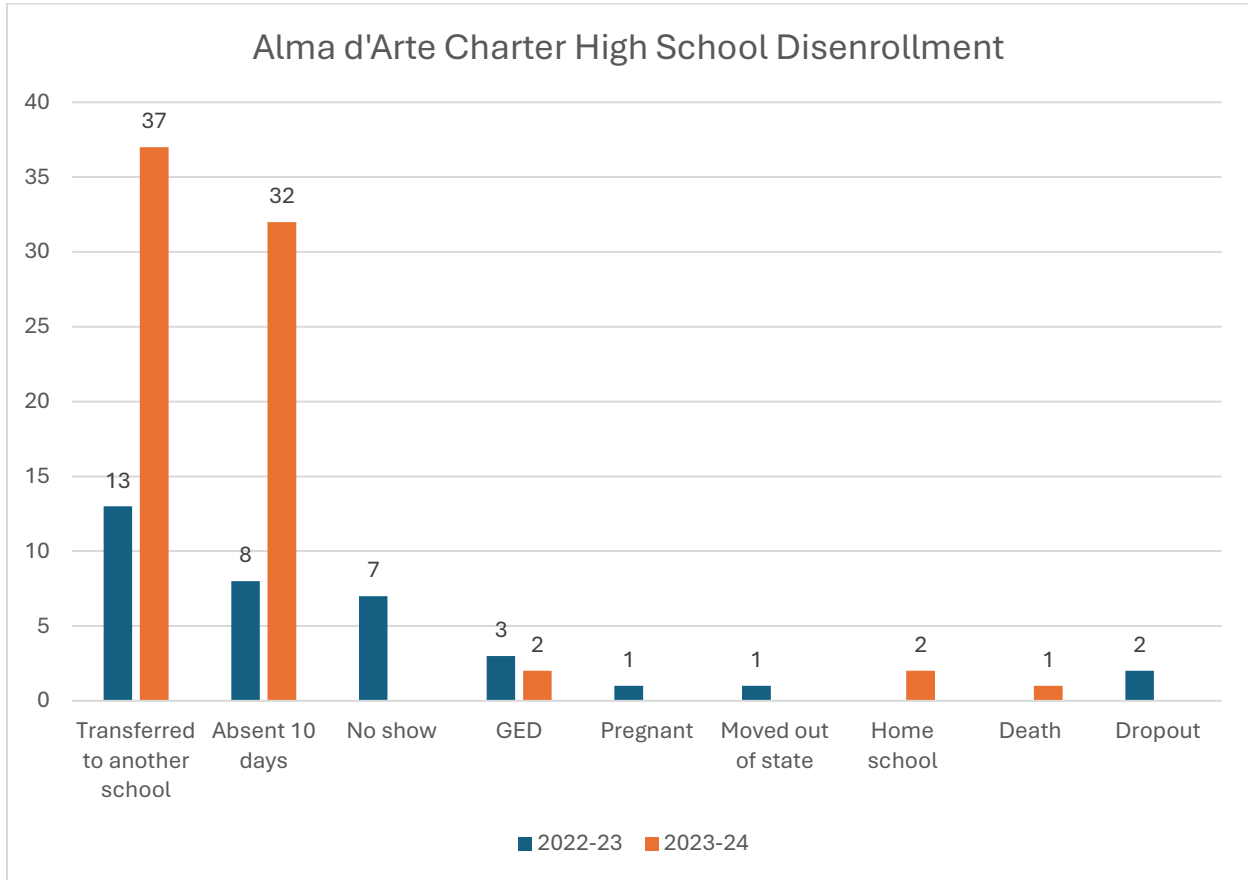

Alma d'Arte Charter High School disenrolled 35 students in 2022-23 and 74 students in 2023-24.

Note: The number of students disenrolled for being absent 10 days was listed as 29 in the school summary but CSD reviewed the raw data provided by the school and revised the figure to 32.

Because Nova data are not available for 2023-24, CSD could not determine how many of the disenrolled students have IEPs. CSD has submitted a data request to PED IT.